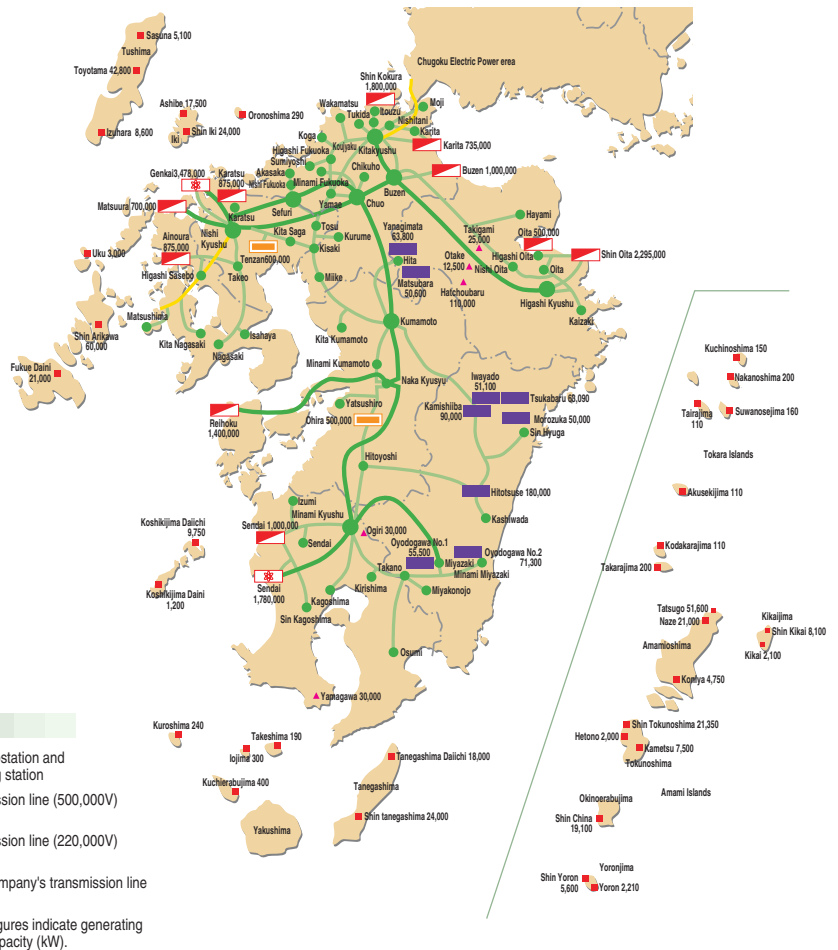

# Company Profile (As of March 31, 2006)

**Date of establishment:** May 1, 1951  
**Capital:** ¥237.3 billion  
**No. of shareholders:** 194,439  
**Service area:** Fukuoka, Saga, Nagasaki, Oita, Kumamoto, Miyazaki and Kagoshima Prefectures

## Characteristics of the region

- Geothermal power generation facilities: approximately 40% of the nation's total geothermal power supply
- Power generation facilities on remote islands: approximately 70% of the nation's total power supply for remote islands (incl. hydroelectric and wind power generation)